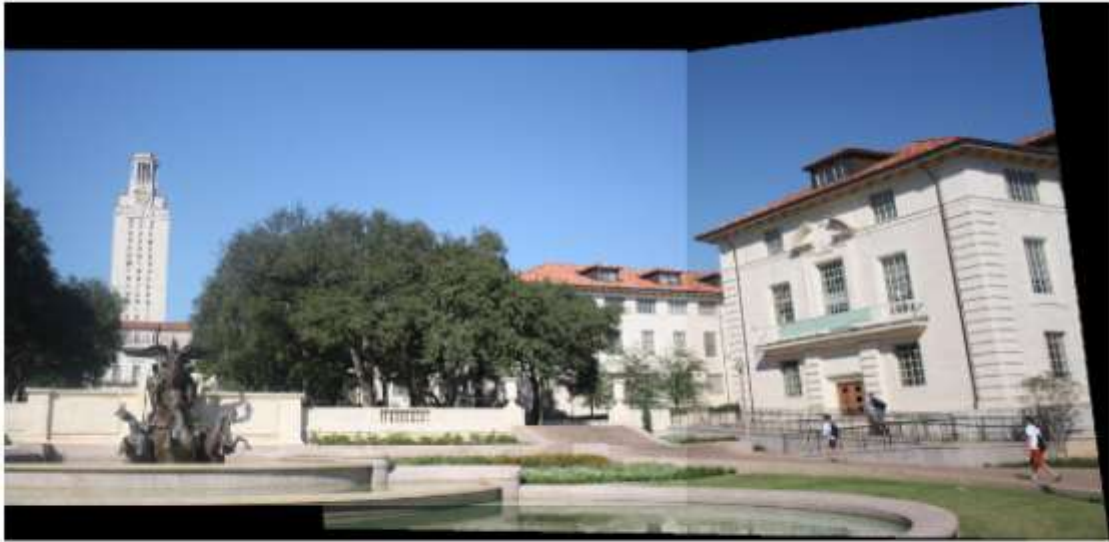

Rahul Bhandari      rmb

Section 2

First photos are of the UT tower.

The second photos are pictures of me sitting in the ENS basement

The third set of photos are from my balcony. The final stitch (3 photos) has a large white break in it due to matlab saving a large white border around pictures.

The fourth set of photos is from the NASA website and Icanhascheezburger.com I put a lolcat on the NASA building.